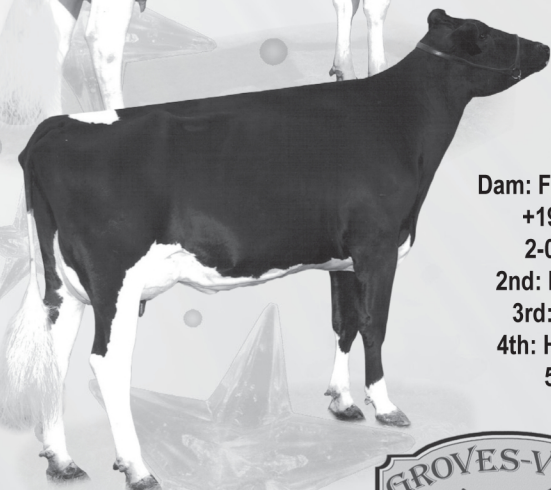

April 8
Oklahoma
State Sale

GET YOUR STAR IN OKLAHOMA!

Selling

Dec '10 Alexander from the Aspens

Dam: Dixie-Lee-Jons Morty Aurene
EX-91 EX-MS +1540 CTPI
3-10 2x 365 34,370 93 3.9 1337 3.0 1016
2nd: Dixie-Lee Outside Adashel VG-86
3rd: Dixie-Lee RM Amarshal-ET EX-92
4th: Dixie-Lee Adabel-ET VG-89
5th: Dixie-Lee Aspen-ET EX-92 GMD DOM

Sept '10 Goldwyn from the Dellias

Selling

Dam: Groves-Vu Morty Doughnut 2E-90
2x 365 30,810 3.4 1057 3.1 948
2nd: Groves-Vu Louie Daylight-ET VG-87
3rd: Regancrest Win Deirdre-ET VG-86
4th: Regancrest Elton Dream-ET VG-86
5th: Snow-N Denises Dellia 2E-95
Full Sister-Pictured: Groves-Vu Goldwyn
Delight EX-90 +1935 CTPI