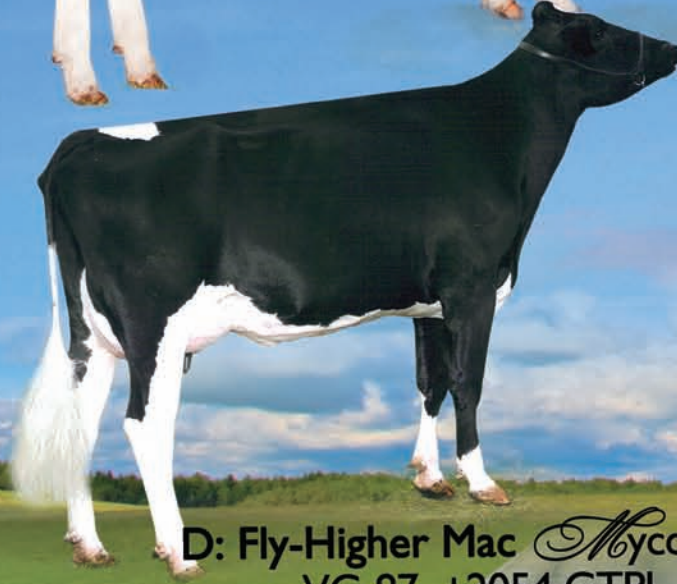

GENERATION

NEXT . . .

Maci Sells!

Groves-Vu Shamrock
Maci-ET
+2339 GTPI
Born: November 2011
Sire: Shamrock
D: Fly-Higher Mac Mycca-ET VG-87

A Shamrock Genomic Giant!

*One of the years
best 4-Yr-Olds!*

Groves-Vu Mac *Lippy*
EX-91 92-MS @ 3-Yr +1855 CTPI
2-07 344 28,490 4.8 1375 3.3 947
D: Groves-Vu Blitz Lassie-2E-91

Lippy Sells!