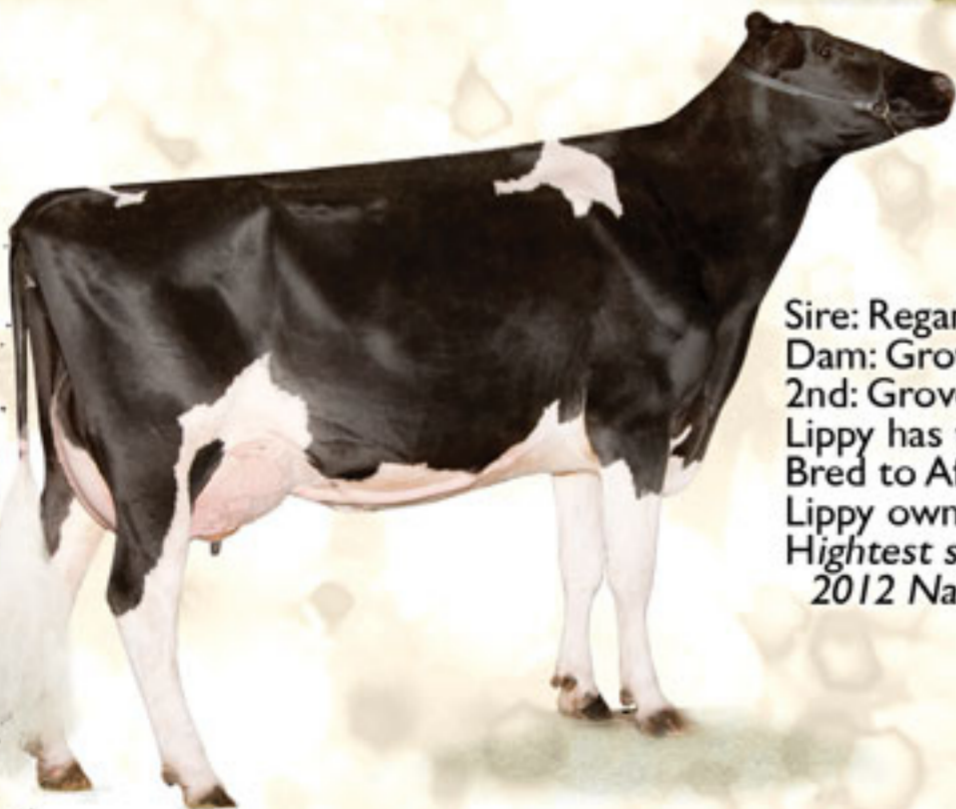

GROVES-VU MAC *LIPPY*

EX-92 +1855 CTPI

3-08 2X 365 37,520 4.4 1647 3.3 1246

Sire: Regancrest-HHF Mac-ET

Dam: Groves-Vu Blitz Lassie-ET 2E-93

2nd: Groves-Vu Nation Lotus 4E-94

Lippy has two Braxton daughters

Bred to Aftershock and will be IVF'd

Lippy owned with Larry & Jodi Wright

Highest selling milking female at the
2012 National Holstein Convention Sale