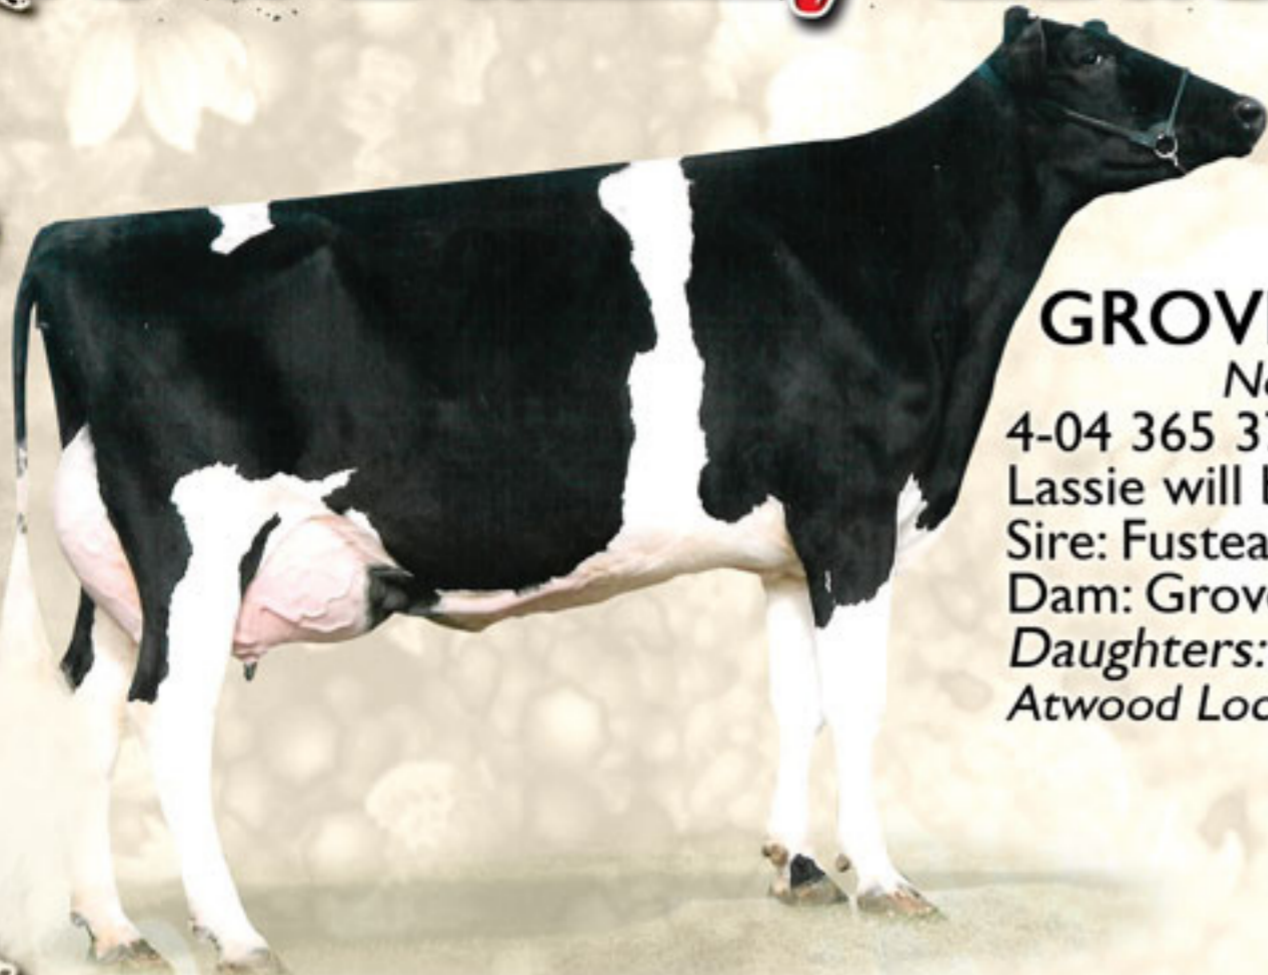

It's a Family Tradition

Cow of the Year

GROVES-VU BLITZ *LASSIE* 2E-93

Nominating for 2012 Cow of the Year

4-04 365 37,020 4.1 1529 2.9 1055 +1720 CTPI

Lassie will be flushed this lactation

Sire: Fustead Emory Blitz-ET

Dam: Groves-Vu Nation Lotus 3E-94 GMD DOM

Daughters: Mac Lakin and Mac Lakesha +1779 PTPI,

Atwood Locket +1817 PTPI and Mac Lippy now EX-92

In Memory

GROVES-VU NATION

LOTUS 4E-94 GMD DOM

Lotus was put to sleep on

Aug. 15, 2012 at 12 Yrs. Old

4-10 2x 365 39,610 3.7 1468 2.9 1144

6-09 2x 365 42,250 4.1 1742 3.1 1292

Life: 1828d 167,999 6,958F 5,237P

2008 Missouri Holstein Cow of the Year

Dam: Groves-Vu Jed Lilac VG-87