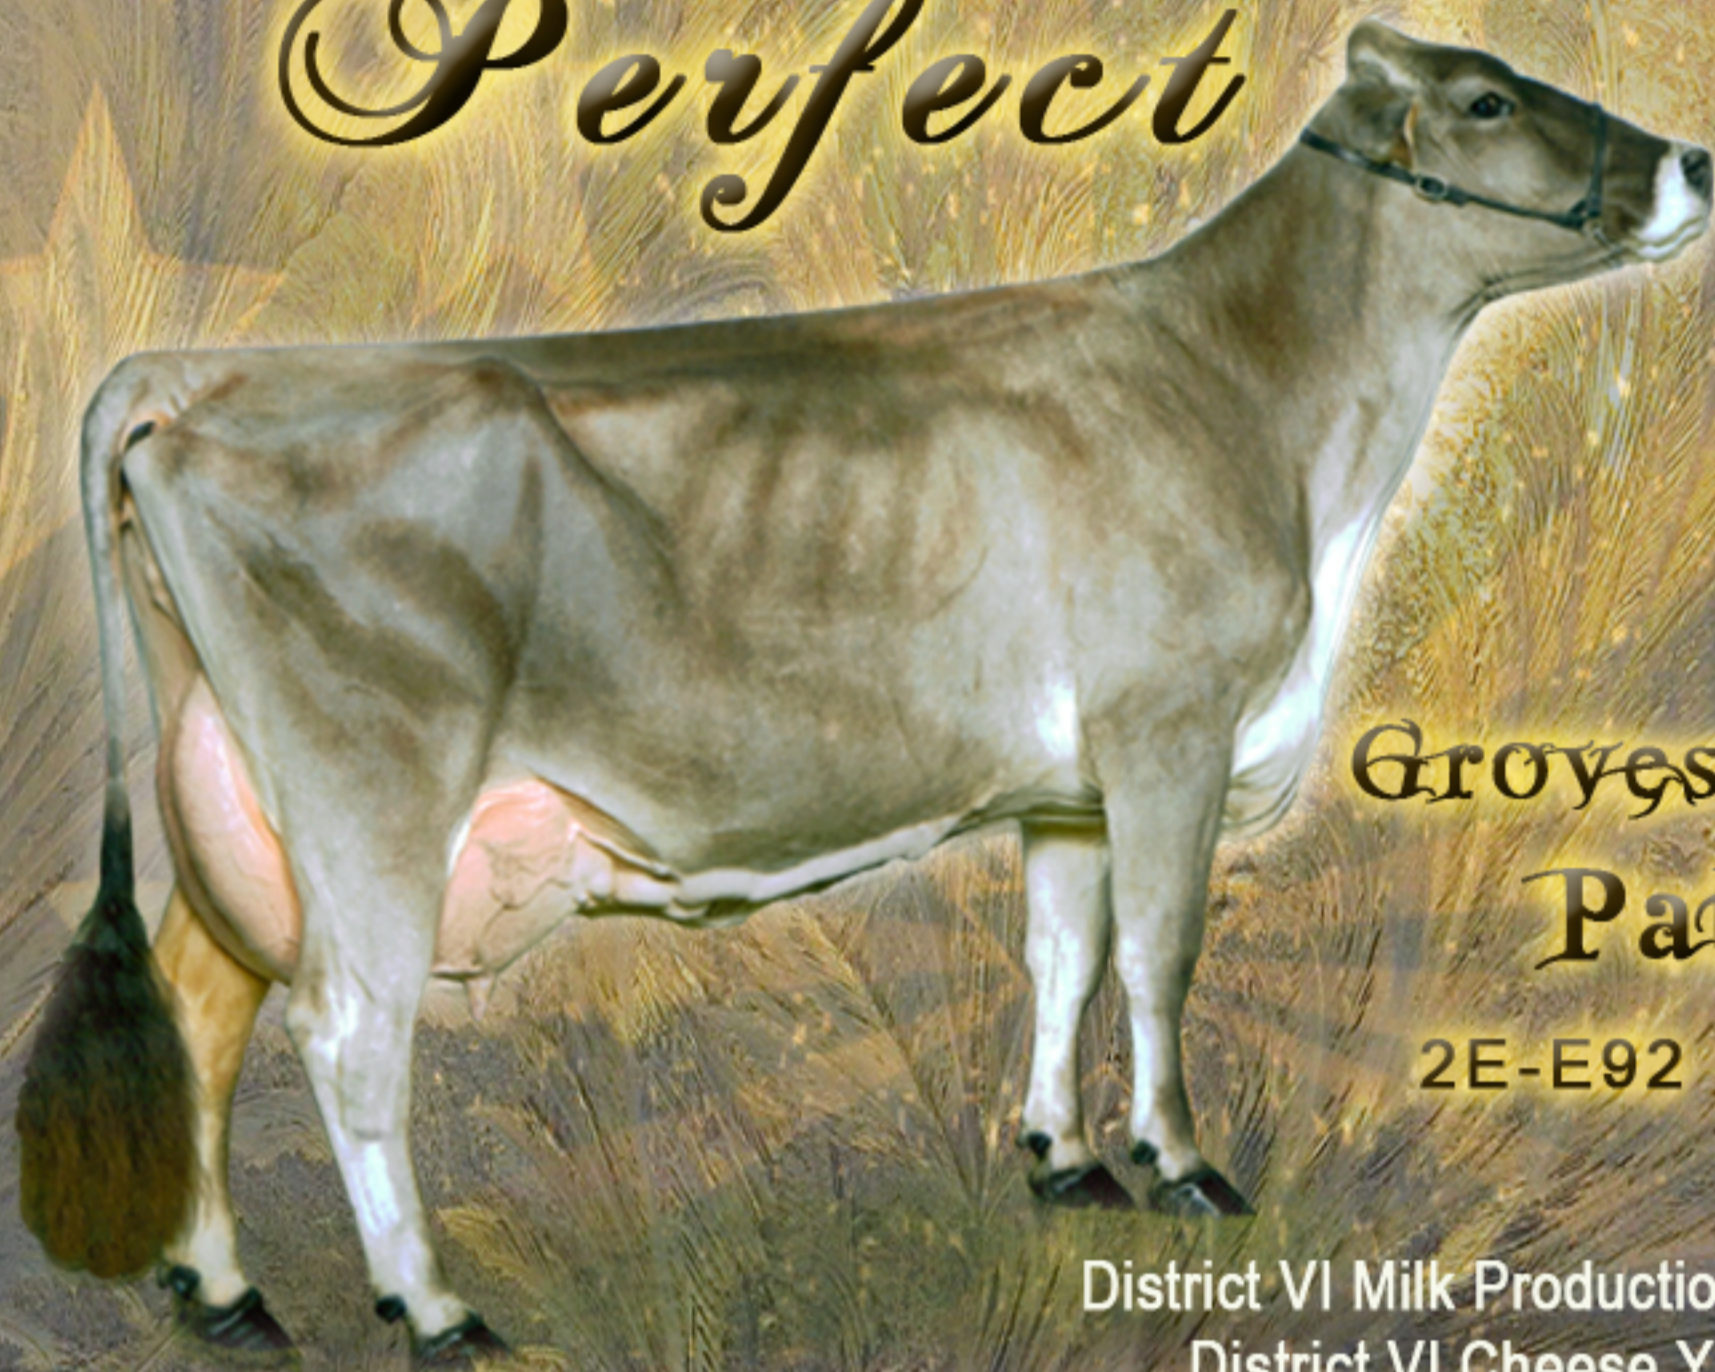

Patrícia is Perfect

Groves-View BT
Patrícia

2E-E92 - 93 Mammary

5-00 338 2x 34,360 4.4 1521 3.3 1145

6-00 365 2x 38,250 4.2 1618 3.6 1386

Lifetime: 1616d 137,270 5858 4884

Sire: Milk & Honey Big Time

Dam: Groves-View Denmark *Perfect* VG-88

4th Sr. 3-Yr Old World Dairy Expo 2004

Nominated All-American Sr. 3-Yr-Old 2004

District VI Milk Production Winner 2008, 2009

District VI Cheese Yield Winner 2009

1st Aged Cow Ozark Empire Fair 2009

Grand Champion Ozark Empire Fair 2008

Res. Grand Champion Ozark Empire Fair 2006

10th Sr. 2-Year-Old World Dairy Expo 2005

2nd Sr 2-Yr Old MO State Fair 2005

4-H Grand Champion MO State Fair 2005

Owned by Brittany Groves

Patrícia's Daughter

Groves View TD *Peach* E90 - 93MS