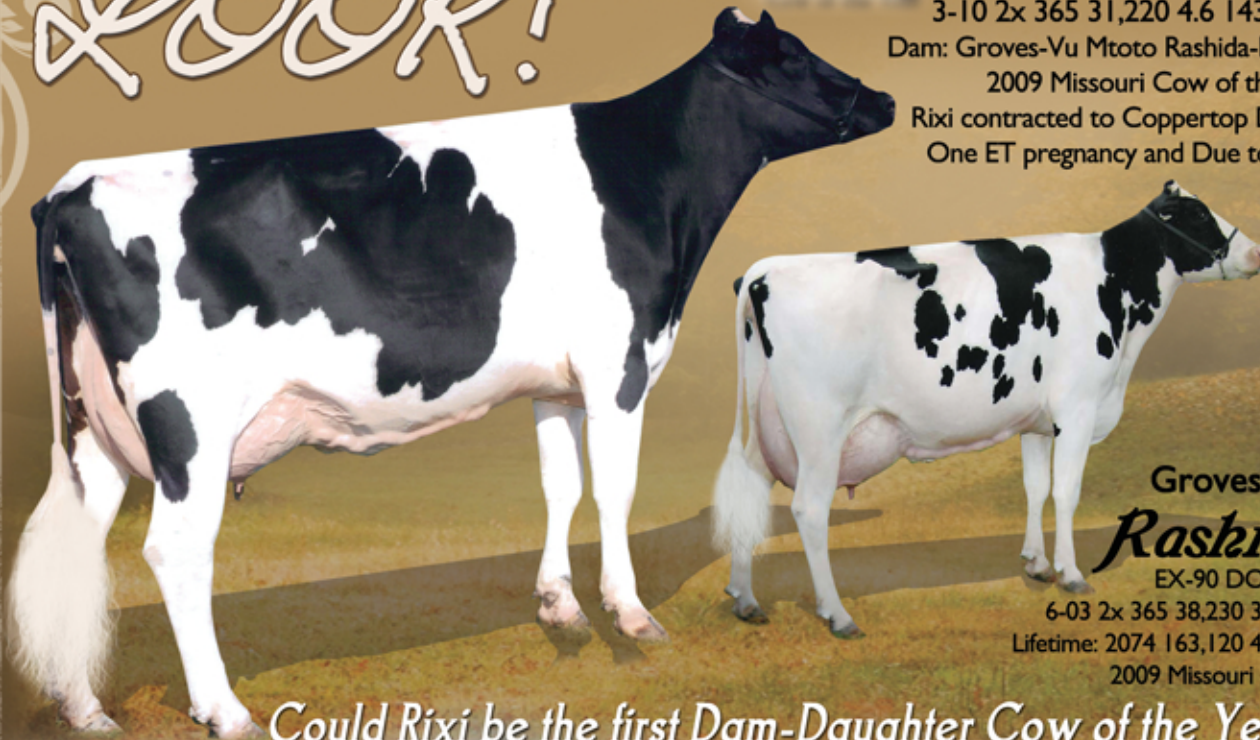

SHE'S GOT THE LOOK!

GROVES-VU TOYSTORY

Rixi - ET
VG-88 +1829 GTPI

3-10 2x 365 31,220 4.6 1438 3.3 1030

Dam: Groves-Vu Mtoto Rashida-ET EX-90 DOM

2009 Missouri Cow of the Year

Rixi contracted to Coppertop Doberman-ET

One ET pregnancy and Due to Doberman

Groves-Vu Mtoto

Rashida - ET

EX-90 DOM +1423 GTPI

6-03 2x 365 38,230 3.7 1423 3.0 1152

Lifetime: 2074 163,120 4.0 6596 3.3 5307

2009 Missouri Cow of the Year

Could Rixi be the first Dam-Daughter Cow of the Year?