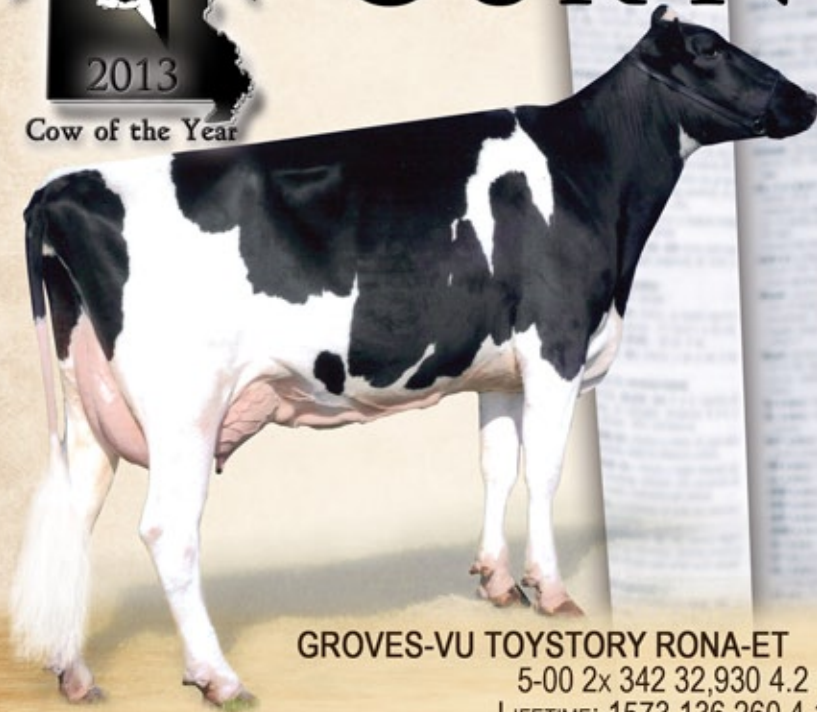

# OUR NOMINEE

**rona •**  
**ravishing,**  
**radiant, classy,**  
**gorgeous &**  
**stunning!**

**GROVES-VU TOYSTORY RONA-ET EX-90 EX-MS GTPI +1691**

5-00 2x 342 32,930 4.2 1393 3.2 1063

LIFETIME: 1573 136,260 4.1 5631 3.2 4409

DAM: GROVES-VU MTOTO RASHIDA-ET EX-90 DOM **2009 Missouri Cow of the Year**

**RONA HAS 6 DAUGHTERS & 3 GRAND DAUGHTERS**

**RASHIDA**

**RIXI**

**RHODAMINE**

**RAEGAN**