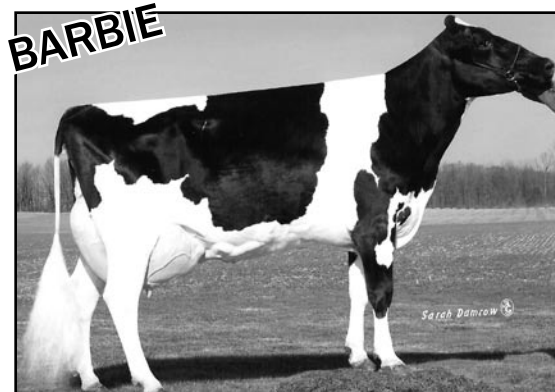

# Choose Your Piece of Holstein Heritage with these Daughters From Holstein Royalty - Dellia - Barbie - Aspen

GROVES-VU GOLDWYN BARB-ET EX-90  
3-05 365 2X 32,200 2.9 942 3.1 984

## 12/2010 Aftershock from the Barbie's

Selling: GROVES-VU A-S BRILLIANT-ET  
Dam: Groves-Vu Goldwyn Barb-ET EX-90  
3-05 365 2x 32,200 2.9 942 3.1 984

Check out these bright lineup: VG-86, VG-89 GMD, EX-92 GMD, EX-90 GMD, 2E-91 GMD, VG-86, VG-85  
**SELLING IN THE CLINTON COUNTY CLASSIC**